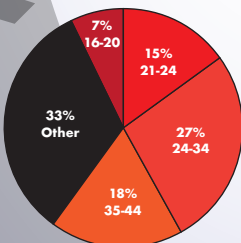

## It's the Law...

**80** the number of times the average drunk driver has driven drunk before their first arrest

the legal drinking age

**1,500,000** average number of people arrested for driving under the influence each year

## Drugged and Behind the Wheel

Males are **84%** more likely to drive under the influence of drugs than females

**10,000,000** the number of people who reported driving while using drugs

**18%** of dead drivers test positive for illegal substance abuse

## Drivers with a BAC of .08 involved in Fatal Crashes

**7%**  
16-20 years old

**15%**  
21-24 years old

**27%**  
25-34 years old

**18%**  
35-44 years old